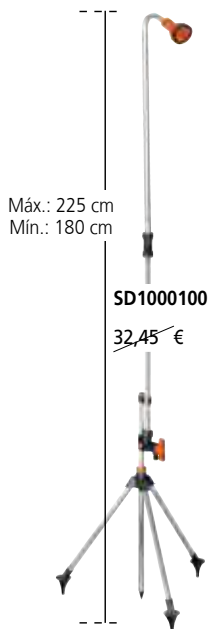

Ducha ajustable con trípode

Máx.: 225 cm
Mín.: 180 cm

SD1000100
~~32,45 €~~ **31⁹⁵ €**