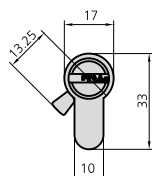

DESCRIPCIÓN	REF.	MEDIDAS			ACABADOS	UDS
		A	B	C		
• Cilindro doble	6990/2525/3	26	26	62	LP	1
	6990/2525/4	26	26	62	LN	1
	6990/2530/3	26	31	67	LP	1
	6990/2530/4	26	31	67	LN	1
	6990/2535/3	26	36	72	LP	1
	6990/2535/4	26	36	72	LN	1
	6990/3030/3	31	31	72	LP	1
	6990/3030/4	31	31	72	LN	1
	6990/2540/3	26	41	77	LP	1
	6990/2540/4	26	41	77	LN	1
	6990/3035/3	31	36	77	LP	1
	6990/3035/4	31	36	77	LN	1
	6990/2545/3	26	46	82	LP	1
	6990/2545/4	26	46	82	LN	1
	6990/3040/3	31	41	82	LP	1
	6990/3040/4	31	41	82	LN	1
	6990/3535/3	36	36	82	LP	1
	6990/3535/4	36	36	82	LN	1
	6990/2550/3	26	51	87	LP	1
	6990/2550/4	26	51	87	LN	1
	6990/3540/3	36	41	87	LP	1
	6990/3540/4	36	41	87	LN	1
	6990/3045/3	31	46	87	LP	1
	6990/3045/4	31	46	87	LN	1
	6990/2555/3	26	56	92	LP	1
	6990/2555/4	26	56	92	LN	1
	6990/3050/3	31	51	92	LP	1
	6990/3050/4	31	51	92	LN	1
	6990/3545/3	36	46	92	LP	1
	6990/3545/4	36	46	92	LN	1
	6990/4040/3	41	41	92	LP	1
	6990/4040/4	41	41	92	LN	1
	6990/2560/3	26	61	97	LP	1
	6990/2560/4	26	61	97	LN	1
	6990/3055/3	31	56	97	LP	1
	6990/3055/4	31	56	97	LN	1
	6990/4045/3	41	46	97	LP	1
	6990/4045/4	41	46	97	LN	1