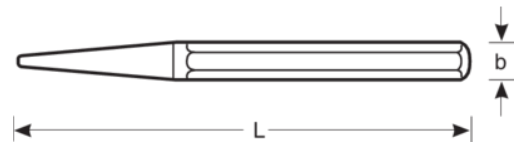

**3735N**

**Centre Punches with Hexagonal  
Shank and Chrome Finish**

**PRODUCT DETAILS**

- Hexagonal shank
- Full polished steel surface, with brilliant chrome finishing
- High performance alloy steel
- SB - available in retail packaging, on blister card

## PRODUCT ATTRIBUTES

Product	<b>L</b>	$\varnothing$	<b>b</b>	 g
<b>3735N-2-100</b>	100 mm	2 mm	8 mm	30 g
<b>3735N-4-120</b>	120 mm	4 mm	9 mm	60 g
<b>3735N-5-120</b>	120 mm	5 mm	11 mm	80 g
<b>3735N-6-150</b>	150 mm	6 mm	11 mm	114 g
<b>3735N-8-150</b>	145 mm	8 mm	11 mm	100 g
<b>SB-3735N-2-100</b>	100 mm	2 mm	8 mm	30 g
<b>SB-3735N-4-120</b>	120 mm	4 mm	9 mm	60 g
<b>SB-3735N-5-120</b>	120 mm	5 mm	11 mm	80 g
<b>SB-3735N-6-150</b>	150 mm	6 mm	11 mm	100 g
<b>SB-3735N-8-150</b>	150 mm	8 mm	11 mm	120 g