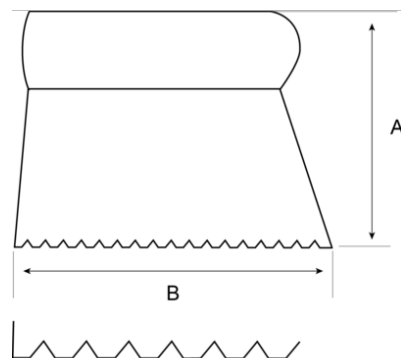

## Glue Comb Scrapers with Triangular Teeth

### PRODUCT DETAILS

- For evenly spreading adhesive to attach ceramic materials and preparing surfaces for tiling
- High quality carbon steel blade
- Triangular shaped toothing
- Comfortable and light wooden handle
- Available with hanging hole
- High quality blade for excellent flexibility
- Comfortable wooden handle and lightweight
- Provided with hanging hole

## PRODUCT ATTRIBUTES

Product	A	B	
<b>221201200</b>	130 mm	120 mm	90 g
<b>221202000</b>	130 mm	200 mm	140 g
<b>221203000</b>	130 mm	300 mm	180 g