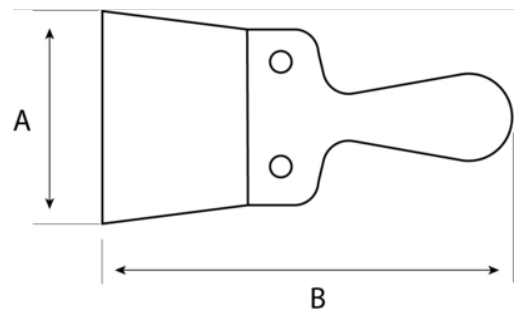

## **Filling Scrapers with Carbon Steel Blade and Wooden Handle**

**Follow the Fish!**

PRODUCT ATTRIBUTES

Product	A	B	
219001000	100 mm	235 mm	125 g
219001200	120 mm	230 mm	130 g
219001400	140 mm	245 mm	160 g
219001600	160 mm	235 mm	208 g
219002000	200 mm	245 mm	210 g